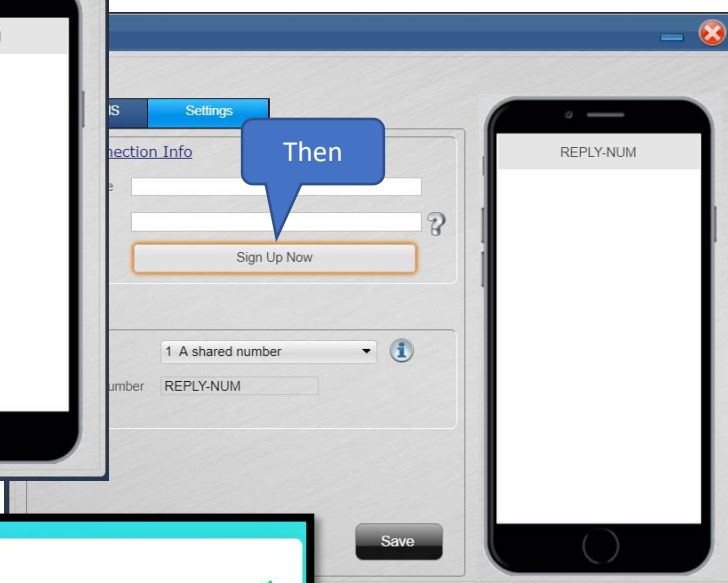

# New Peach Software V12 SMS Feature Setup

ClickSend Dashboard: Statistics

Balance: \$4.00

ph@acmeimporting.com.au

SMS Outbound

1

0

Apr 20 Apr 22 Apr 24 Apr 26 Apr 28 Apr 30 May 02 May 04 May 06 May 08 May 10 May 12 May 14 May 16 May 18