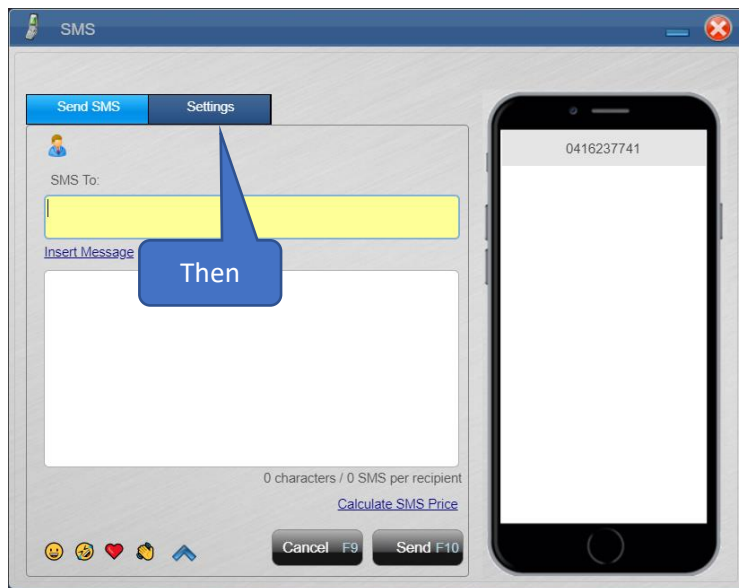

# New Peach Software V12 SMS Feature Setup

ClickSend Dashboard: Statistics

Balance: \$4.00

ph@acmeimporting.com.au

SMS Outbound

1

0

Apr 20 Apr 22 Apr 24 Apr 26 Apr 28 Apr 30 May 02 May 04 May 06 May 08 May 10 May 12 May 14 May 16 May 18