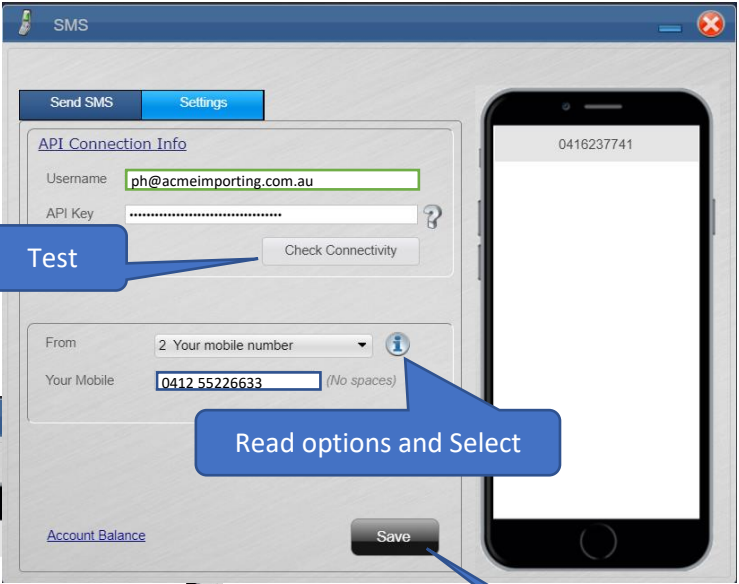

Test

Read options and Select

Save