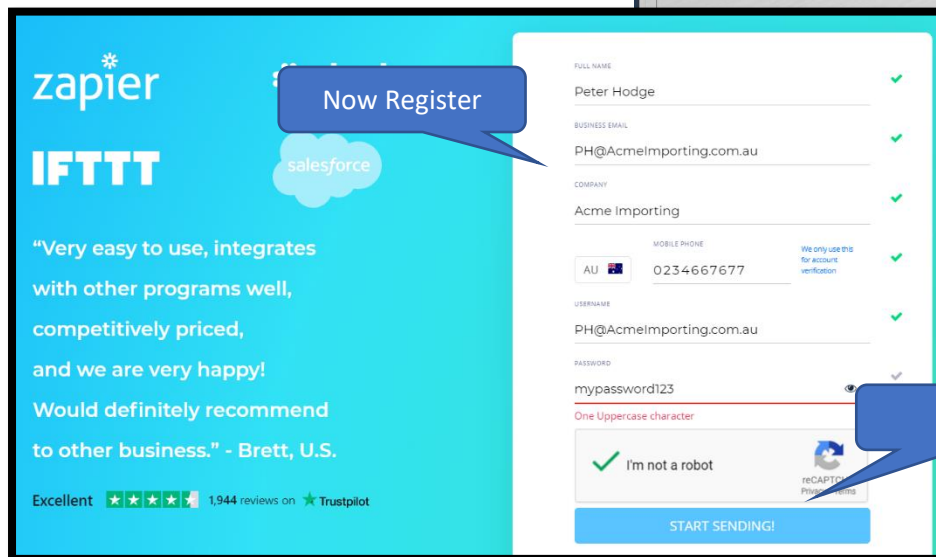

# New Peach Software V12 SMS Feature Setup

ClickSend Dashboard: Statistics

Balance: \$4.00

ph@acmeimporting.com.au

SMS Outbound

1

0

Apr 20 Apr 22 Apr 24 Apr 26 Apr 28 Apr 30 May 02 May 04 May 06 May 08 May 10 May 12 May 14 May 16 May 18